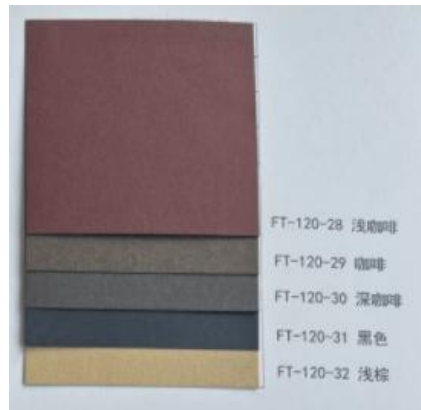

OPP Bag with Hole

OPP Bag with Back Card

Kraft Box

Box+PET Window

NO.9 Color Card For Small And Large Size

120gsm paper color (Small Size)

250gsm paper color (Large Size)

120gsm paper Pantone color we have now